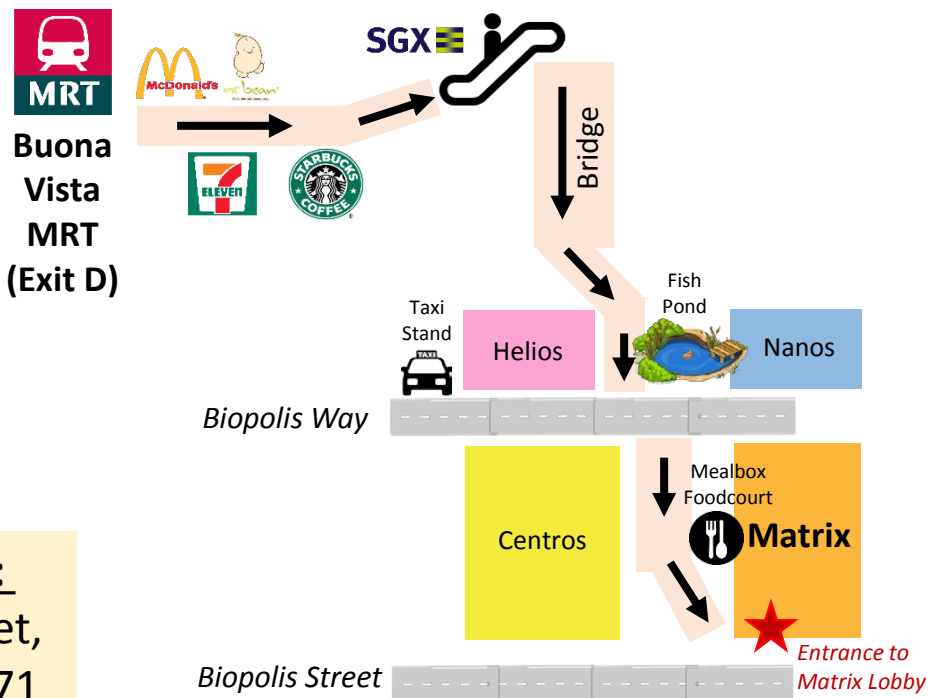

Directions to Matrix, Biopolis from Buona Vista MRT

Star Vista
(Shopping
Mall)

Metropolis Building

Matrix Address:
30 Biopolis Street,
Singapore 138671

1. Go to Exit D of Buona Vista MRT.
2. Once you exit, Turn left, and you will see Mcdonalds.
3. Walk straight and you will pass by Mr. Bean, 7 Eleven, Starbucks, and further down.
4. Nearer to the end, make a slight left turn, you see an escalator beside SGX. Take the escalator up.
5. Cross the bridge and walk straight towards the left.
6. You will then chance upon a fish pond, and then a small road.
7. Cross the small road, and the building on your left is the Matrix Building.
8. Walk straight down, you will pass by a Food court named 'Meal Box'.
9. Matrix Lobby is a few steps away from the Food court.